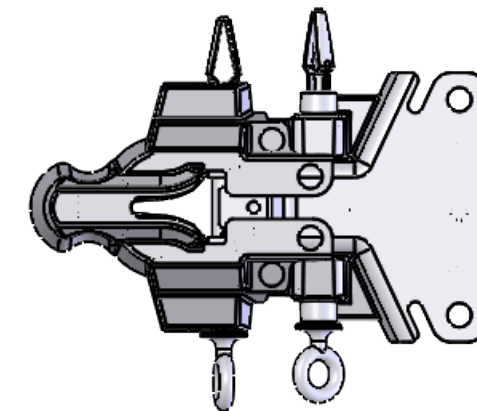

ECC-UHCS

The ECC-UHCS is the ECC-UHC with a squirrel cover added.

The extension for added coverage in the front can be ordered separately. See part number ECC-UHCE.

Back View

Top View

Warning!

1. High Voltage can cause death or serious injury.
2. This product is NOT PPE (Personal Protective Equipment). It is not designed to protect humans from electrical hazards, electrical arcs, or flashover.
3. Always follow safe working procedures, safety standards, and guidelines. Always use approved live line tools and PPE, rubber gloves, and sleeves if required, during installation, removal, and maintenance.

		UNLESS OTHERWISE SPECIFIED:		NAME	DATE	TITLE: ECC-UHCS		
		DIMENSIONS ARE IN INCHES TOLERANCES: FRACTIONAL ANGULAR: MACH BEND TWO PLACE DECIMAL THREE PLACE DECIMAL		DRAWN	ML			4/5/20
				CHECKED				
				ENG APPR.				
				MFG APPR.				
		INTERPRET GEOMETRIC TOLERANCING PER:		Q.A.			SIZE B	
		MATERIAL HDPE		COMMENTS:		DWG. NO.		
NEXT ASSY	USED ON	FINISH SMOOTH					REV 1	
APPLICATION		DO NOT SCALE DRAWING				WEIGHT:	SHEET 1 OF 1	