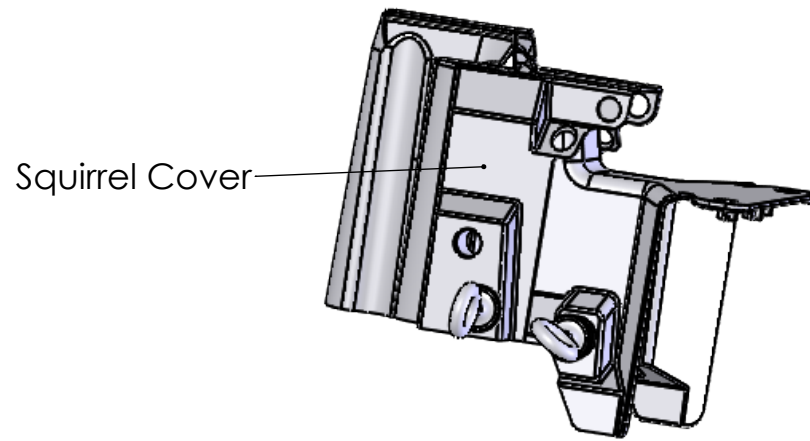

ECC-UHCS

The ECC-UHCS is the ECC-UHC with a squirrel cover added.

The extension for added coverage in the front can be ordered separately. See part number ECC-UHCE.

Back View

Top View

Warning!

1. High Voltage can cause death or serious injury.
2. This product is NOT PPE (Personal Protective Equipment). It is not designed to protect humans from electrical hazards, electrical arcs, or flashover.
3. Always follow safe working procedures, safety standards, and guidelines. Always use approved live line tools and PPE, rubber gloves, and sleeves if required, during installation, removal, and maintenance.

		UNLESS OTHERWISE SPECIFIED:		NAME	DATE	TITLE: ECC-UHCS		
		DIMENSIONS ARE IN INCHES TOLERANCES: FRACTIONAL ANGULAR: MACH BEND TWO PLACE DECIMAL THREE PLACE DECIMAL		DRAWN	ML			4/5/20
				CHECKED				
				ENG APPR.				
				MFG APPR.				
		INTERPRET GEOMETRIC TOLERANCING PER:		Q.A.			SIZE B	
		MATERIAL HDPE		COMMENTS:		DWG. NO.		
NEXT ASSY	USED ON	FINISH SMOOTH					REV 1	
APPLICATION		DO NOT SCALE DRAWING				WEIGHT:	SHEET 1 OF 1	