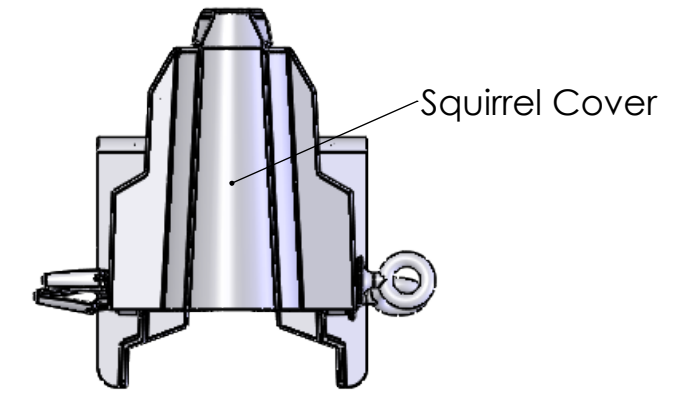

ECC-UHCS

The ECC-UHCS is the ECC-UHC with a squirrel cover added.

The extension for added coverage in the front can be ordered separately. See part number ECC-UHCE.

Back View

Top View

Warning!

1. High Voltage can cause death or serious injury.
2. This product is NOT PPE (Personal Protective Equipment). It is not designed to protect humans from electrical hazards, electrical arcs, or flashover.
3. Always follow safe working procedures, safety standards, and guidelines. Always use approved live line tools and PPE, rubber gloves, and sleeves if required, during installation, removal, and maintenance.

		UNLESS OTHERWISE SPECIFIED:		NAME	DATE	TITLE: ECC-UHCS		
		DIMENSIONS ARE IN INCHES TOLERANCES: FRACTIONAL ANGULAR: MACH BEND TWO PLACE DECIMAL THREE PLACE DECIMAL		DRAWN	ML			4/5/20
				CHECKED				
				ENG APPR.				
				MFG APPR.				
		INTERPRET GEOMETRIC TOLERANCING PER:		Q.A.			SIZE B	
		MATERIAL HDPE		COMMENTS:		DWG. NO.		
NEXT ASSY	USED ON	FINISH SMOOTH					REV 1	
APPLICATION		DO NOT SCALE DRAWING				WEIGHT:	SHEET 1 OF 1	